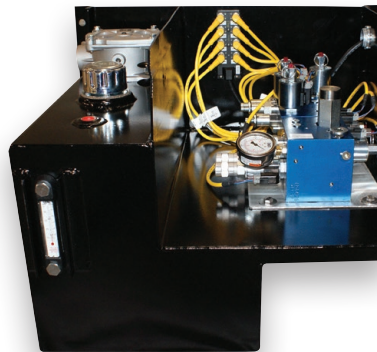

Powder coat reservoir/enclosure combo