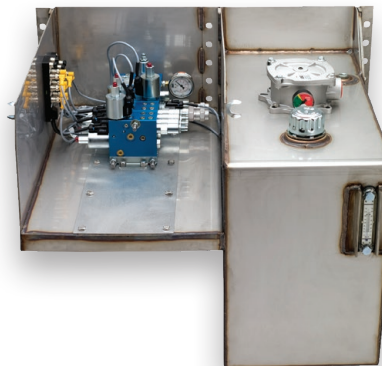

Stainless steel reservoir/enclosure combo

certifiedpowersolutions.com

Minneapolis, MN
763-493-9380
cps-mn@certifiedpower.com

Chicago, IL
847-573-3800
cps-il@certifiedpower.com

Des Moines, IA
515-244-7411
cps-ia@certifiedpower.com

St. Louis, MO
314-344-3300
cps-mo@certifiedpower.com

Toledo, OH
419-873-7411
cps-oh@certifiedpower.com