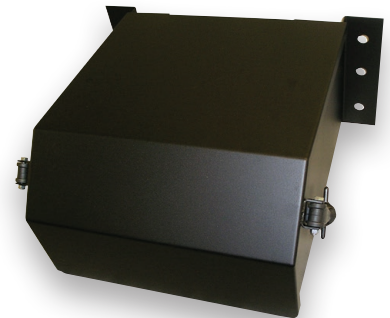

Patrol enclosure with cover